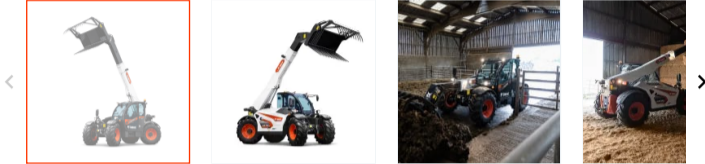

TL38.70HF Features

[Expand all](#) ▾

- [Performance](#) ⁶ ▾
- [Comfort](#) ⁹ ▾
- [Uptime Protection](#) ⁵ ▾
- [Attachment Versatility](#) ¹ ▾

TL38.70HF Specifications

Key Specifications	
Horsepower	130 hp
Maximum Lift Capacity	3800 kg
Operating Weight	7320 kg

Performance	
Maximum lift height(on stabilizers when equipped)	6 872 mm
Maximum Lift Capacity	3 800 kg
Max forward Reach	4 087 mm
Crowding force	6 200 daN
Frame tilt angle	-
Max Travel Speed- Standard tyre	26 km/h
Max Travel Speed- on option	40 km/h
Auxiliary Standard Flow	150 l/min
Operating Weight	7 320 kg

Engine	
Model	PERKINS/1104D-E44TA
Emissions	StageIIIA
Horsepower	130 hp
Maximum Governed RPM	2 200 RPM